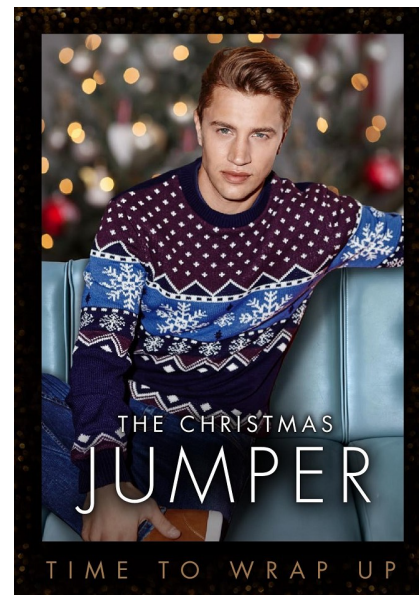

## STUART O

HEIGHT 183CM CHEST 92CM WAIST 76CM COLLAR 39CM  
SUIT LENGTH R SHOE 43.5 EU HAIR DARK BLONDE  
EYES BLUE