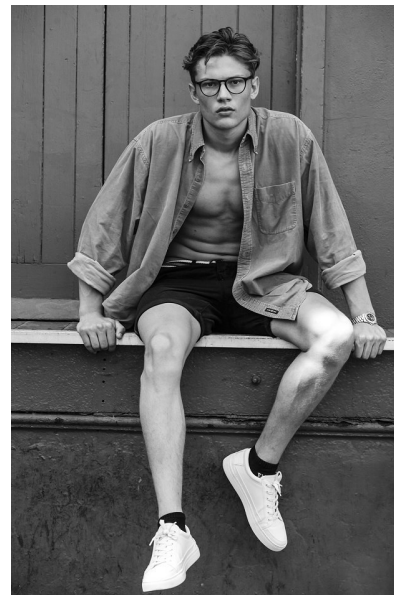

LOUIS H

HEIGHT 185CM CHEST 99CM WAIST 79CM COLLAR 41CM
SUIT 101CM/50 SUIT LENGTH R SHOE 44.5 EU HAIR BROWN
EYES HAZEL

THE CIRCLE

MODEL MANAGEMENT

Floor 1, 218 Upper Buitengracht Street, Cape Town, 8001, South Africa
+27 (0) 21 423 0810 | info@thecirclemodels.com