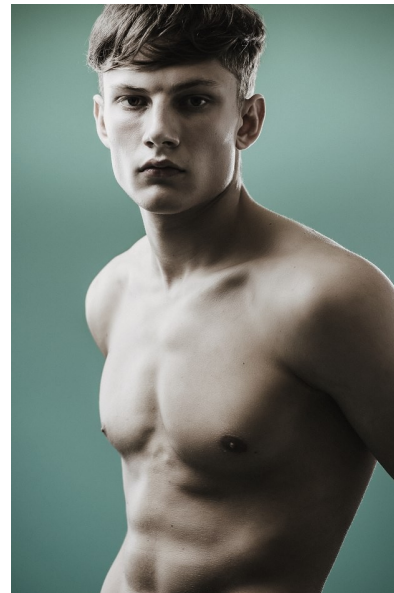

LOUIS H

HEIGHT 185CM CHEST 99CM WAIST 79CM COLLAR 41CM
SUIT 101CM/50 SUIT LENGTH R SHOE 44.5 EU HAIR BROWN
EYES HAZEL

THE CIRCLE

MODEL MANAGEMENT

Floor 1, 218 Upper Buitengracht Street, Cape Town, 8001, South Africa
+27 (0) 21 423 0810 | info@thecirclemodels.com