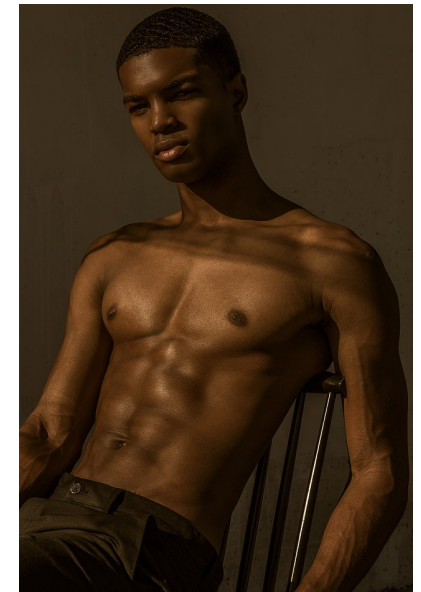

NATHANAEL M

HEIGHT 188CM CHEST 97CM WAIST 72CM SHOE 44 EU  
HAIR BLACK EYES BLACK