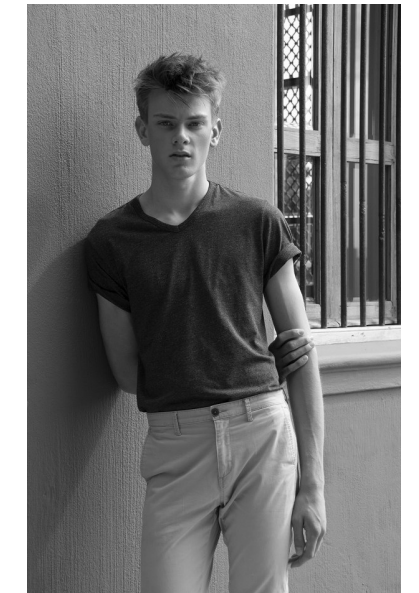

DEREK W

HEIGHT 183CM CHEST 83CM WAIST 84CM COLLAR 38CM
SHOE 46 EU HAIR LIGHT BROWN EYES BLUE/GREEN

THE CIRCLE

MODEL MANAGEMENT

Floor 1, 218 Upper Buitengracht Street, Cape Town, 8001, South Africa
+27 (0) 21 423 0810 | info@thecirclemodels.com