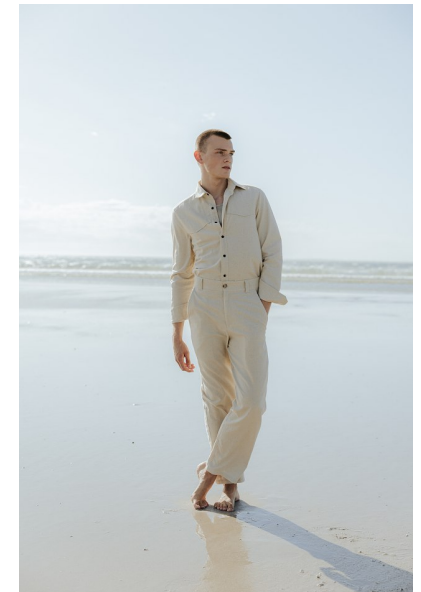

DEREK W

HEIGHT 186CM CHEST 89CM WAIST 80CM COLLAR 38CM
SLEEVE 70CM SUIT 89CM/45 SUIT LENGTH R SHOE 46 EU
HAIR LIGHT BROWN EYES BLUE/GREEN

THE CIRCLE

MODEL MANAGEMENT

The Circle Models, Shop 3A, Silo 3, Silo District, V&A Waterfront, Cape
Town, 8001, South Africa