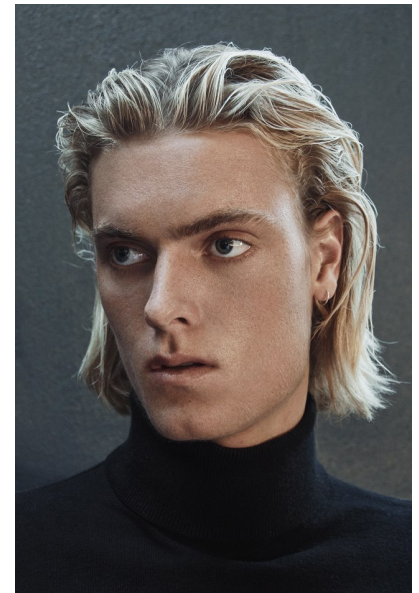

BRAGE J

HEIGHT 193CM CHEST 100CM WAIST 90CM COLLAR 41CM
SHOE 44.5 EU TOP L BOTTOM L HAIR BLONDE EYES BLUE

THE CIRCLE

MODEL MANAGEMENT

The Circle Models, Shop 3A, Silo 3, Silo District, V&A Waterfront, Cape
Town, 8001, South Africa