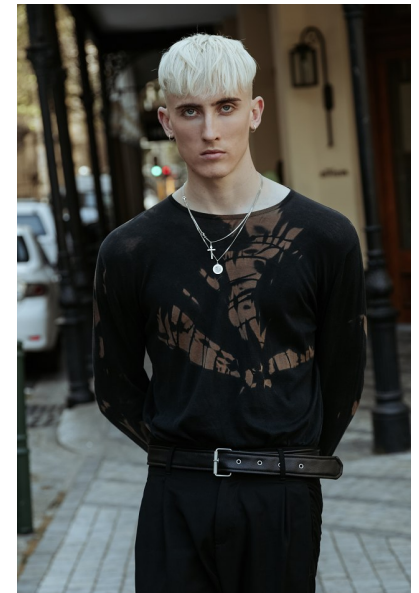

CALLUM G

HEIGHT 185CM CHEST 96CM WAIST 79CM COLLAR 37CM  
SHOE 46 EU HAIR BLONDE EYES BLUE