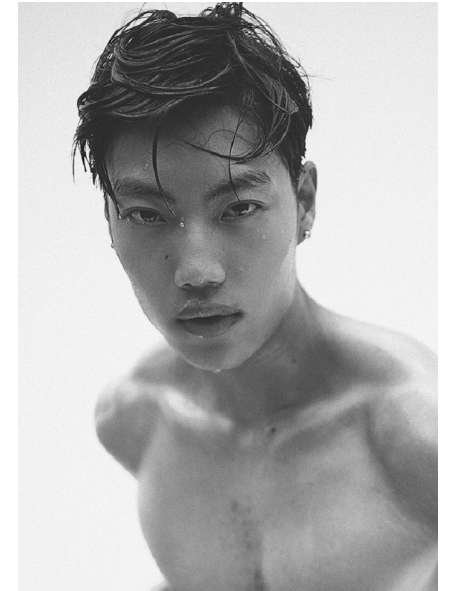

DAVID L

HEIGHT 188CM CHEST 102CM WAIST 86CM COLLAR 41CM
SHOE 47 EU HAIR BROWN EYES BROWN

THE CIRCLE

MODEL MANAGEMENT

The Circle Models, Shop 3A, Silo 3, Silo District, V&A Waterfront, Cape
Town, 8001, South Africa