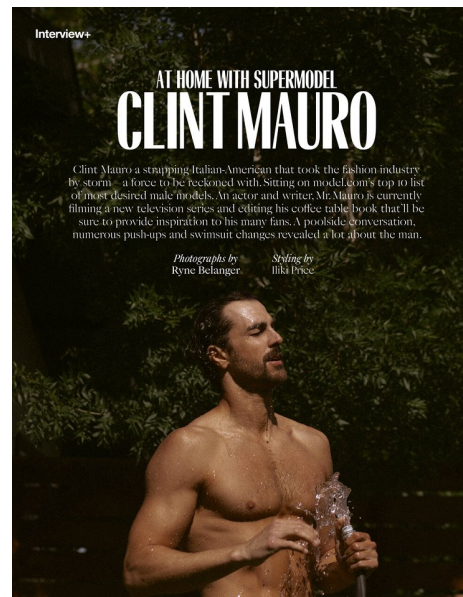

## CLINT M

HEIGHT 188CM CHEST 101CM WAIST 81CM SUIT 101CM/50  
SHOE 45 EU HAIR BROWN EYES BROWN