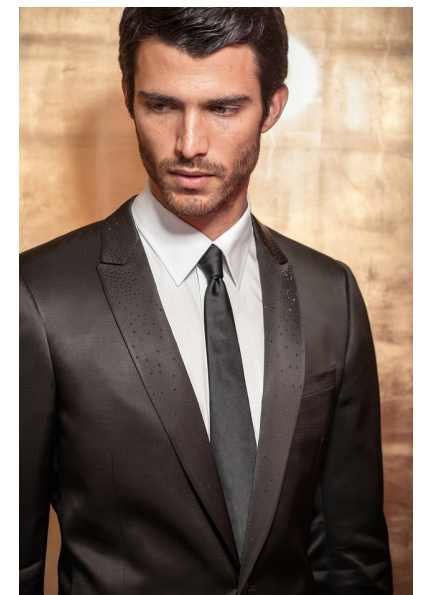

MARTIN A

HEIGHT 189CM CHEST 101CM WAIST 82CM SHOE 45 EU
HAIR DARK BROWN EYES HAZEL

THE CIRCLE

MODEL MANAGEMENT

Floor 1, 218 Upper Buitengracht Street, Cape Town, 8001, South Africa
+27 (0) 21 423 0810 | info@thecirclemodels.com