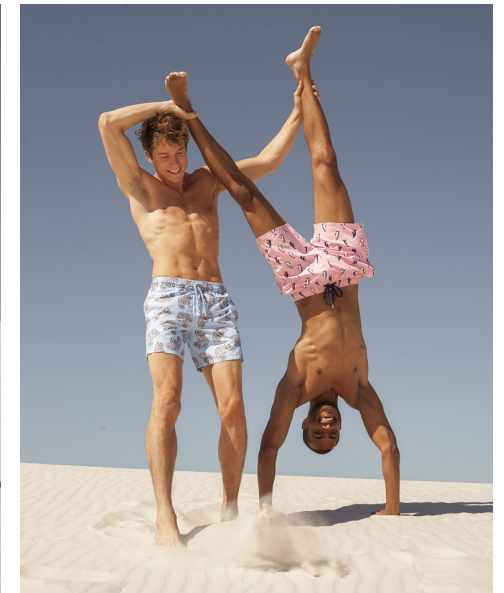

ARTHUR L

HEIGHT 185CM CHEST 97CM WAIST 77CM SUIT 101CM/50
SHOE 43 EU HAIR DARK BROWN EYES GREEN

THE CIRCLE

MODEL MANAGEMENT

The Circle Models, Shop 3A, Silo 3, Silo District, V&A Waterfront, Cape
Town, 8001, South Africa