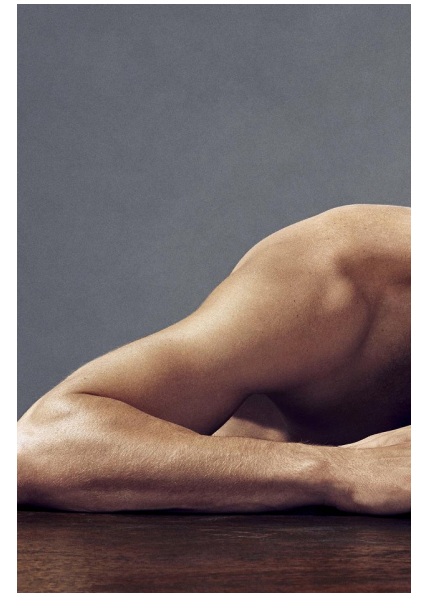

MADS B

HEIGHT 188CM CHEST 94CM WAIST 79CM COLLAR 39CM
SUIT LENGTH R SHOE 44 EU HAIR BROWN EYES BROWN

THE CIRCLE

MODEL MANAGEMENT

Floor 1, 218 Upper Buitengracht Street, Cape Town, 8001, South Africa
+27 (0) 21 423 0810 | info@thecirclemodels.com