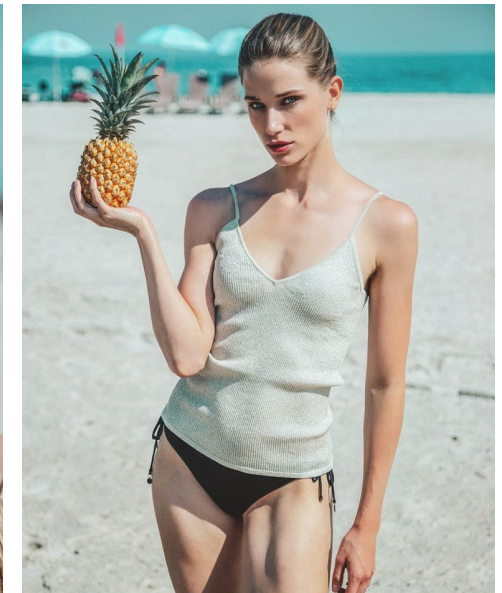

SIRI P

HEIGHT 177CM BUST 86CM B WAIST 65CM HIPS 95CM  
SHOE 38 EU HAIR BLONDE EYES BLUE

THE CIRCLE

MODEL MANAGEMENT

Floor 1, 218 Upper Buitengracht Street, Cape Town, 8001, South Africa  
+27 (0) 21 423 0810 | info@thecirclemodels.com