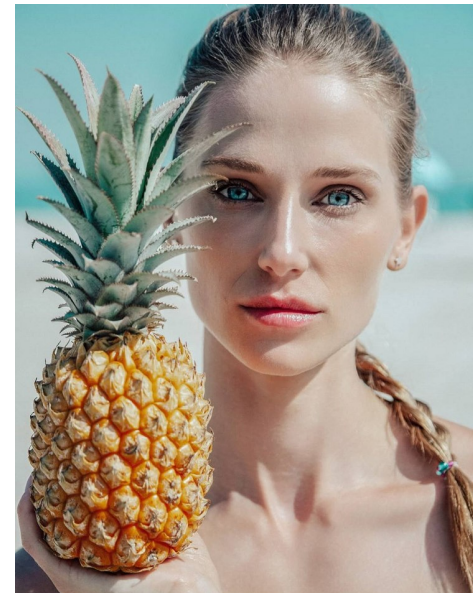

SIRI P

HEIGHT 177CM BUST 86CM B WAIST 65CM HIPS 95CM  
SHOE 38 EU HAIR BLONDE EYES BLUE

THE CIRCLE

MODEL MANAGEMENT

Floor 1, 218 Upper Buitengracht Street, Cape Town, 8001, South Africa  
+27 (0) 21 423 0810 | info@thecirclemodels.com