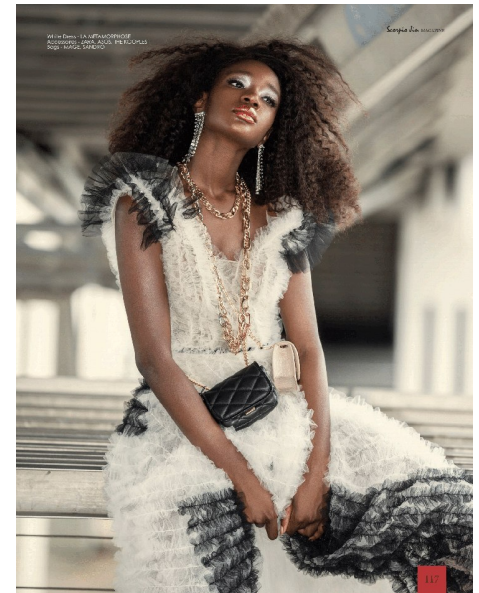

## ANTAVENUS D

HEIGHT 177CM BUST 75CM WAIST 59CM HIPS 88CM  
SHOE 40 EU HAIR BROWN EYES BROWN