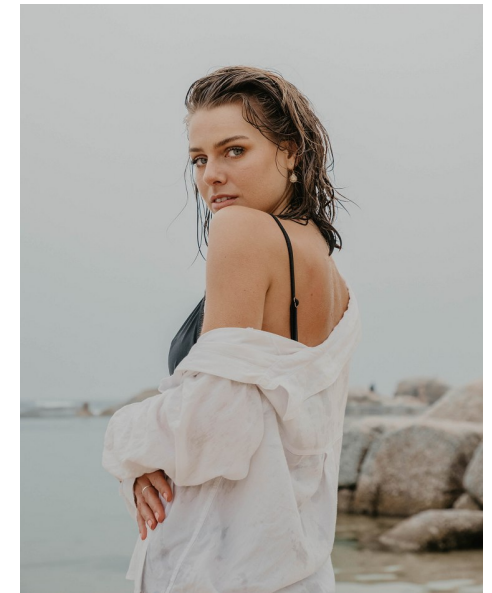

ANAIS D

HEIGHT 164CM BUST 78CM B WAIST 67CM HIPS 89CM
DRESS 32-34 EU SHOE 39 EU HAIR DARK BLONDE EYES BLUE

THE CIRCLE

MODEL MANAGEMENT

The Circle Models, Shop 3A, Silo 3, Silo District, V&A Waterfront, Cape
Town, 8001, South Africa