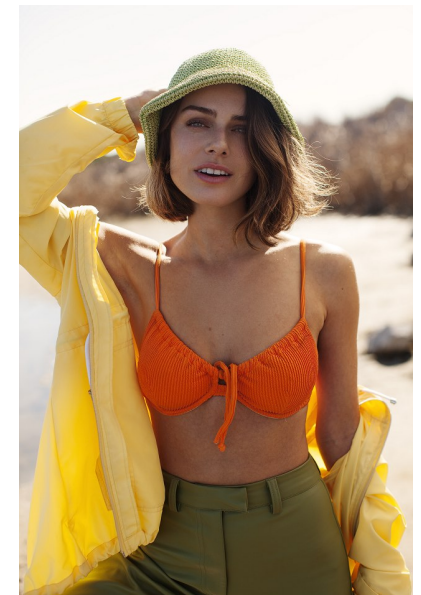

ANAIS D

HEIGHT 164CM BUST 78CM B WAIST 67CM HIPS 89CM
DRESS 32-34 EU SHOE 39 EU HAIR DARK BLONDE EYES BLUE

THE CIRCLE

MODEL MANAGEMENT

The Circle Models, Shop 3A, Silo 3, Silo District, V&A Waterfront, Cape
Town, 8001, South Africa