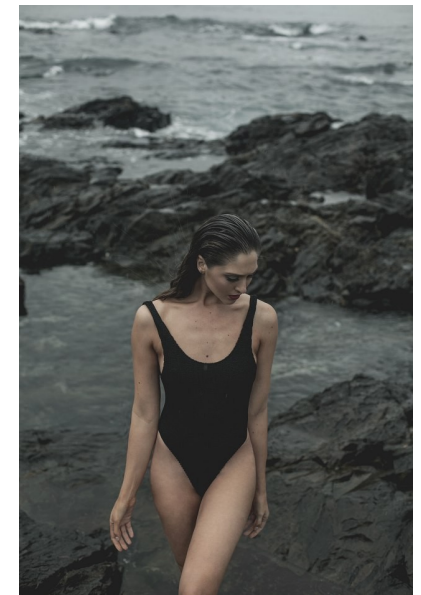

RONNY C

HEIGHT 181CM BUST 86CM C WAIST 68CM HIPS 96CM
DRESS 38 EU SHOE 40.5 EU HAIR BROWN EYES BROWN

THE CIRCLE

MODEL MANAGEMENT

The Circle Models, Shop 3A, Silo 3, Silo District, V&A Waterfront, Cape
Town, 8001, South Africa