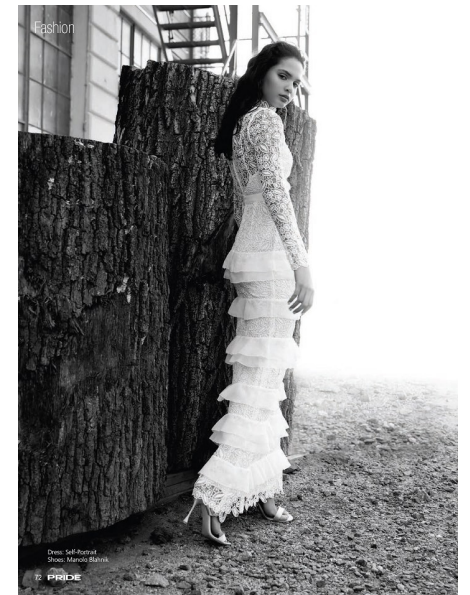

JASMINE A

HEIGHT 177CM BUST 81CM WAIST 61CM HIPS 86CM
SHOE 43 EU HAIR BROWN EYES BROWN

THE CIRCLE

MODEL MANAGEMENT

Floor 1, 218 Upper Buitengracht Street, Cape Town, 8001, South Africa
+27 (0) 21 423 0810 | info@thecirclemodels.com