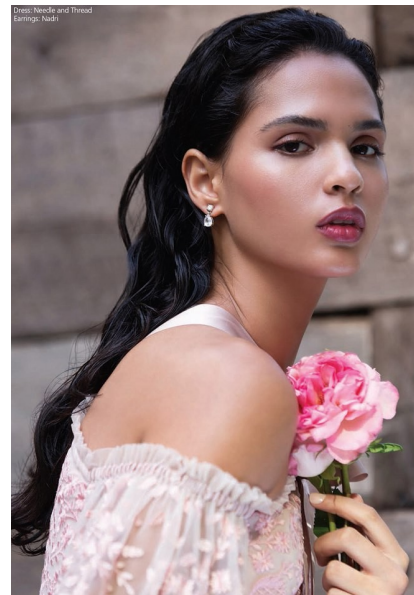

JASMINE A

HEIGHT 177CM BUST 81CM WAIST 61CM HIPS 86CM
SHOE 43 EU HAIR BROWN EYES BROWN

THE CIRCLE

MODEL MANAGEMENT

Floor 1, 218 Upper Buitengracht Street, Cape Town, 8001, South Africa
+27 (0) 21 423 0810 | info@thecirclemodels.com