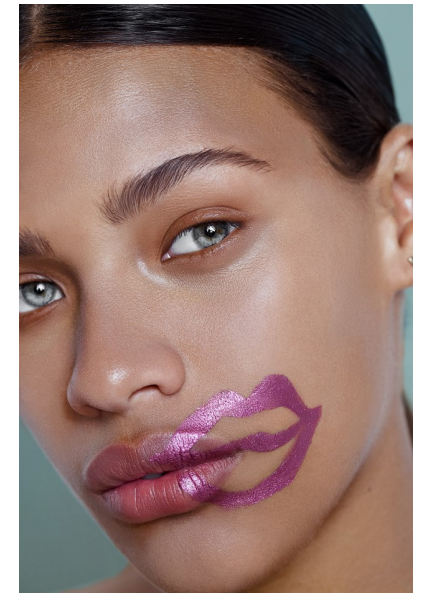

STEPHANIE D

HEIGHT 175CM BUST 81CM B WAIST 64CM HIPS 89CM
DRESS 32 EU SHOE 41 EU HAIR BROWN EYES BLUE/GREEN

THE CIRCLE

MODEL MANAGEMENT

The Circle Models, Shop 3A, Silo 3, Silo District, V&A Waterfront, Cape
Town, 8001, South Africa