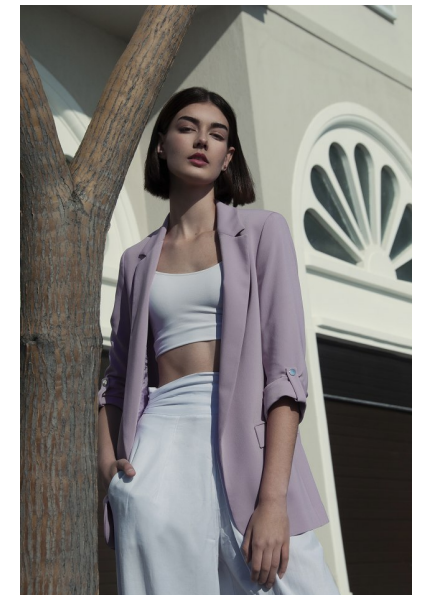

BENÉT N

HEIGHT 182CM BUST 81CM A WAIST 66CM HIPS 91CM
SHOE 42.5 EU HAIR BROWN EYES BROWN

THE CIRCLE

MODEL MANAGEMENT

Floor 1, 218 Upper Buitengracht Street, Cape Town, 8001, South Africa
+27 (0) 21 423 0810 | info@thecirclemodels.com