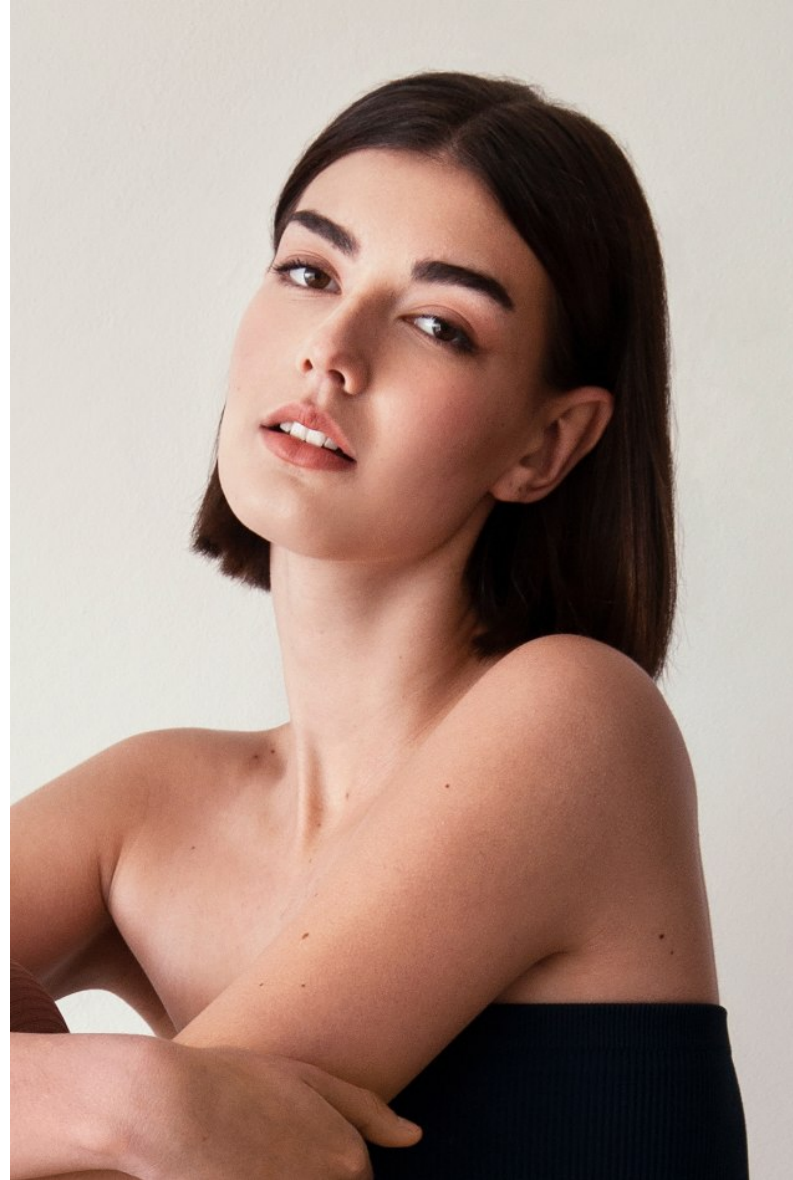

# THE CIRCLE

MODEL MANAGEMENT

**BENÉT N**

HEIGHT 182CM BUST 81CM A WAIST 66CM HIPS 91CM SHOE 42.5 EU HAIR BROWN EYES BROWN

## BENÉT N

HEIGHT 182CM BUST 81CM A WAIST 66CM HIPS 91CM SHOE 42.5 EU HAIR BROWN EYES BROWN