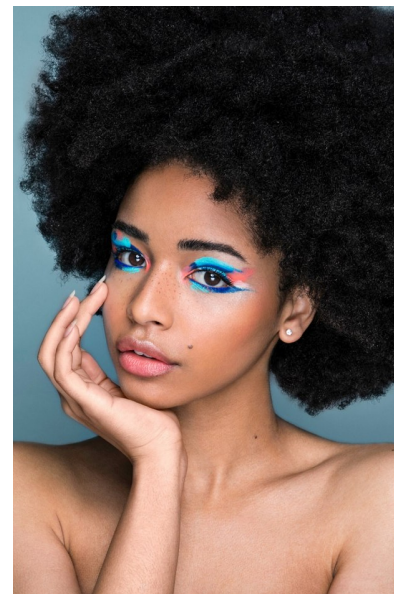

OCÉANE M

HEIGHT 173CM BUST 77CM WAIST 61CM HIPS 89CM
DRESS 36-38 EU SHOE 39 EU HAIR BLACK EYES BROWN

THE CIRCLE

MODEL MANAGEMENT

Floor 1, 218 Upper Buitengracht Street, Cape Town, 8001, South Africa
+27 (0) 21 423 0810 | info@thecirclemodels.com