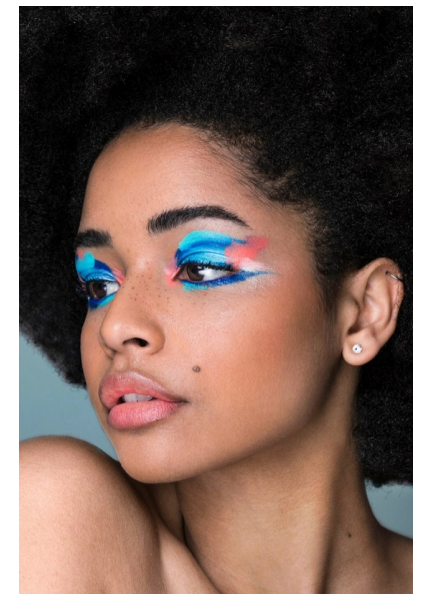

OCÉANE M

HEIGHT 173CM BUST 77CM WAIST 61CM HIPS 89CM
DRESS 36-38 EU SHOE 39 EU HAIR BLACK EYES BROWN

THE CIRCLE

MODEL MANAGEMENT

Floor 1, 218 Upper Buitengracht Street, Cape Town, 8001, South Africa
+27 (0) 21 423 0810 | info@thecirclemodels.com