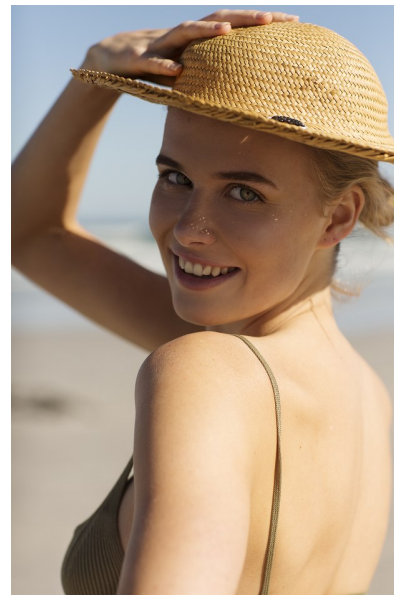

## HOLLY S

HEIGHT 179CM BUST 81CM B WAIST 67CM HIPS 85CM  
DRESS 32 EU SHOE 40.5 EU HAIR BLONDE EYES GREEN