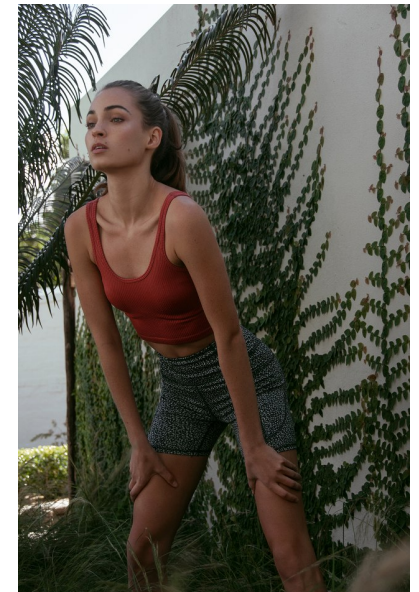

SARAH M

HEIGHT 175CM BUST 79CM WAIST 62CM HIPS 89CM  
SHOE 40.5 EU HAIR BROWN EYES BLUE