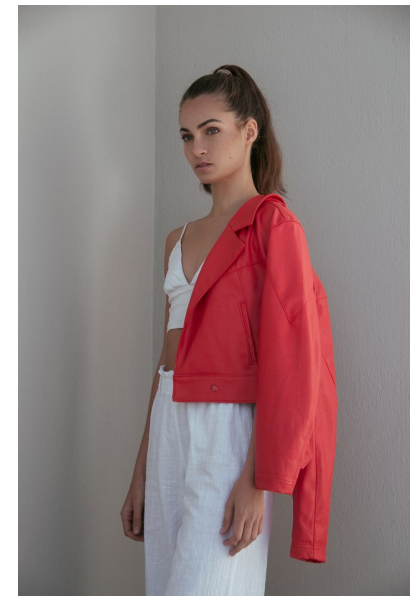

SARAH M

HEIGHT 175CM BUST 79CM WAIST 62CM HIPS 89CM  
SHOE 40.5 EU HAIR BROWN EYES BLUE