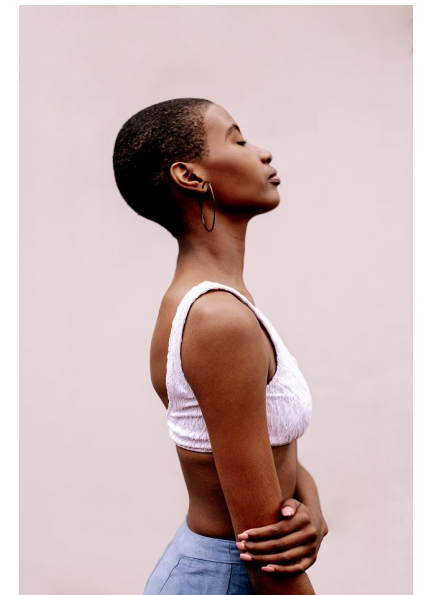

ATHI R

HEIGHT 170CM BUST 79CM A WAIST 65CM HIPS 91CM
SHOE 38 EU HAIR BLACK EYES BROWN

THE CIRCLE

MODEL MANAGEMENT

Floor 1, 218 Upper Buitengracht Street, Cape Town, 8001, South Africa
+27 (0) 21 423 0810 | info@thecirclemodels.com