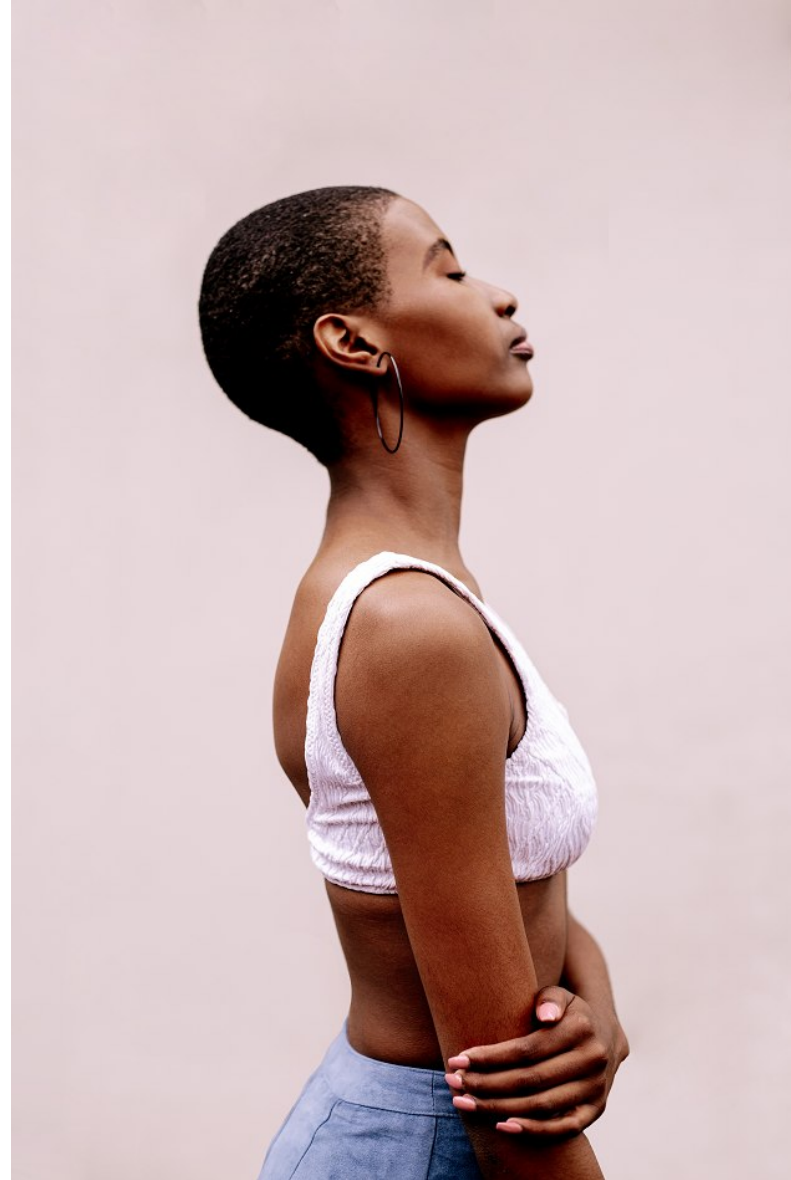

THE CIRCLE

MODEL MANAGEMENT

ATHI R

HEIGHT 170CM BUST 79CM A WAIST 65CM HIPS 91CM SHOE 38 EU HAIR BLACK EYES BROWN

THE CIRCLE

MODEL MANAGEMENT

ATHI R

HEIGHT 170CM BUST 79CM A WAIST 65CM HIPS 91CM SHOE 38 EU HAIR BLACK EYES BROWN