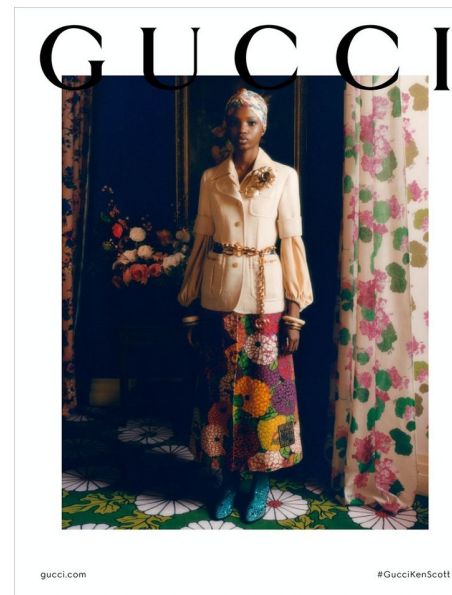

CARA E

HEIGHT 177CM BUST 81CM WAIST 61CM HIPS 86CM SHOE 41
EU HAIR BROWN EYES BLACK

THE CIRCLE

MODEL MANAGEMENT

The Circle Models, Shop 3A, Silo 3, Silo District, V&A Waterfront, Cape
Town, 8001, South Africa
+27 (0) 21 423 0810 | info@thecirclemodels.com