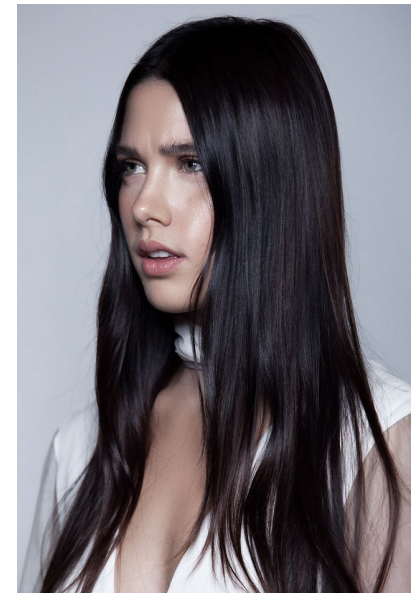

CHANNE T

HEIGHT 176CM BUST 81CM A WAIST 68CM HIPS 92CM
SHOE 42 EU HAIR DARK BROWN EYES BLUE/GREEN

THE CIRCLE

MODEL MANAGEMENT

Floor 1, 218 Upper Buitengracht Street, Cape Town, 8001, South Africa
+27 (0) 21 423 0810 | info@thecirclemodels.com