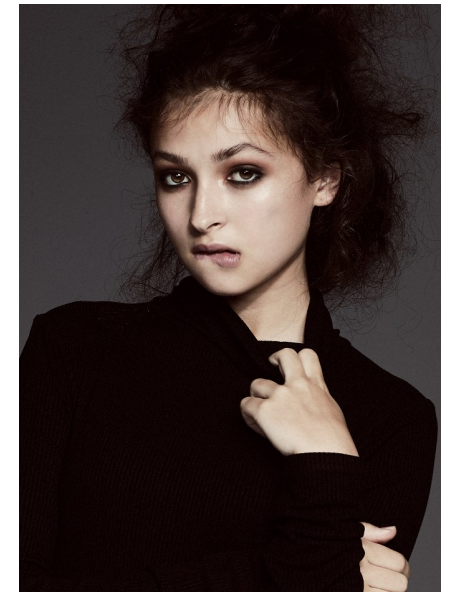

## ALEXANDRA N

HEIGHT 173CM BUST 81CM B WAIST 61CM HIPS 84CM  
SHOE 39.5 EU HAIR BROWN EYES GREEN/BROWN