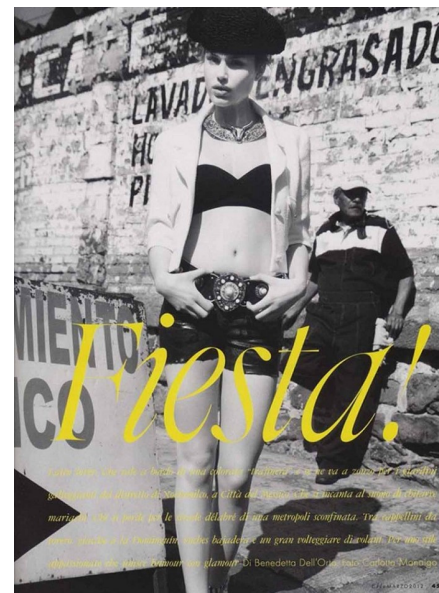

MAJA K

HEIGHT 176CM BUST 85CM B WAIST 63CM HIPS 89CM
SHOE 41 EU HAIR LIGHT BROWN EYES GREEN

THE CIRCLE

MODEL MANAGEMENT

Floor 1, 218 Upper Buitengracht Street, Cape Town, 8001, South Africa
+27 (0) 21 423 0810 | info@thecirclemodels.com