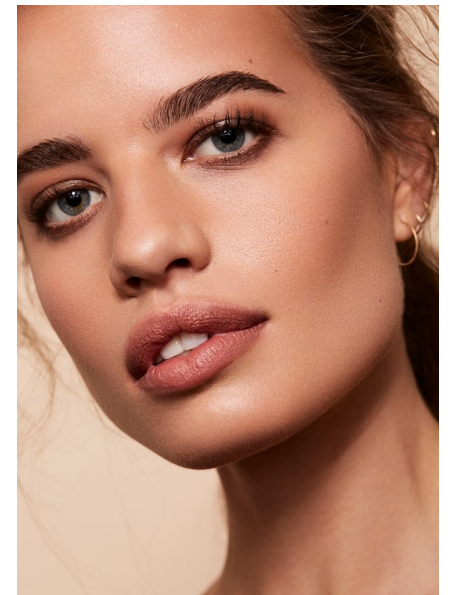

NATALIE S

HEIGHT 180CM BUST 84CM WAIST 60CM HIPS 90CM
SHOE 40 EU HAIR BLONDE EYES BLUE

THE CIRCLE

MODEL MANAGEMENT

Floor 1, 218 Upper Buitengracht Street, Cape Town, 8001, South Africa
+27 (0) 21 423 0810 | info@thecirclemodels.com