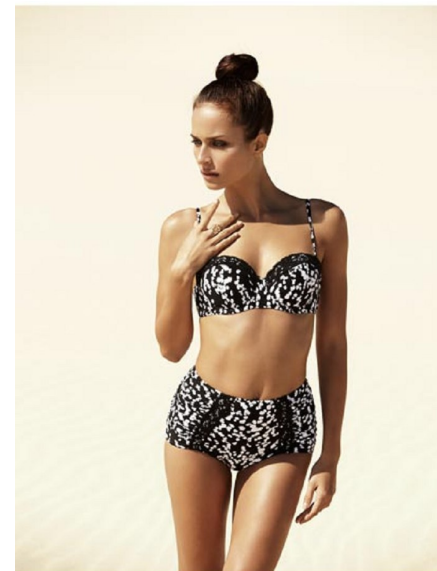

ILONA N

HEIGHT 180CM BUST 84CM WAIST 63CM HIPS 89CM  
SHOE 40.5 EU HAIR BROWN EYES GREEN

THE CIRCLE

MODEL MANAGEMENT

Floor 1, 218 Upper Buitengracht Street, Cape Town, 8001, South Africa  
+27 (0) 21 423 0810 | info@thecirclemodels.com