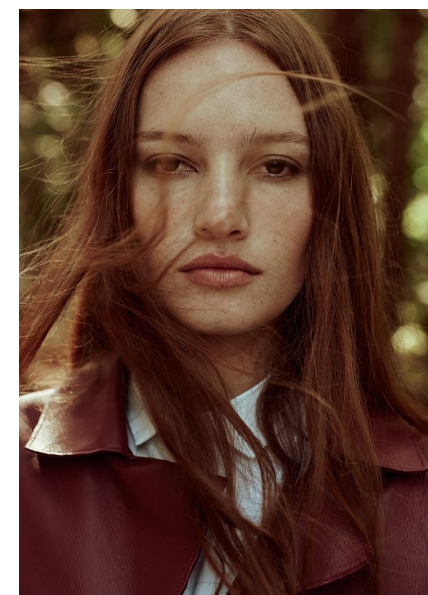

GIANE A

HEIGHT 178CM BUST 76CM HIPS 88CM SHOE 37.5 EU
HAIR RED EYES BROWN

THE CIRCLE
MODEL MANAGEMENT

Floor 1, 218 Upper Buitengracht Street, Cape Town, 8001, South Africa
+27 (0) 21 423 0810 | info@thecirclemodels.com