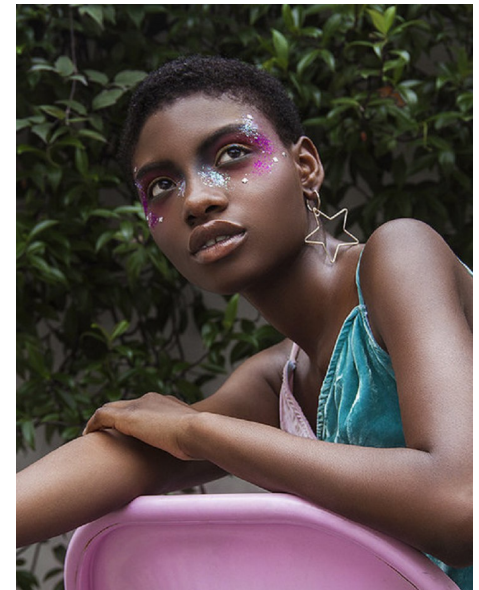

## SAHARA O

HEIGHT 175CM BUST 86CM B WAIST 66CM HIPS 88CM  
HAIR BLACK EYES BROWN