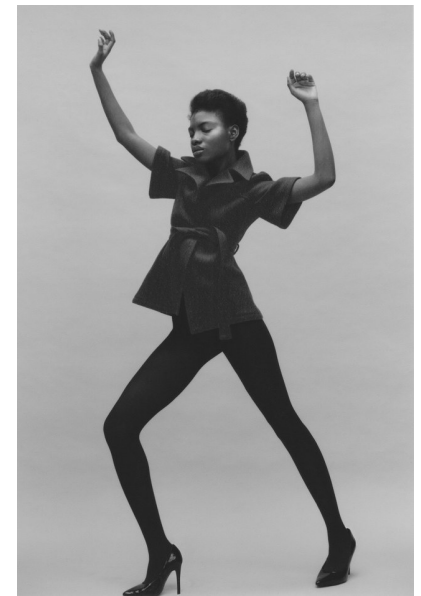

## SAHARA O

HEIGHT 175CM BUST 86CM B WAIST 66CM HIPS 88CM  
HAIR BLACK EYES BROWN