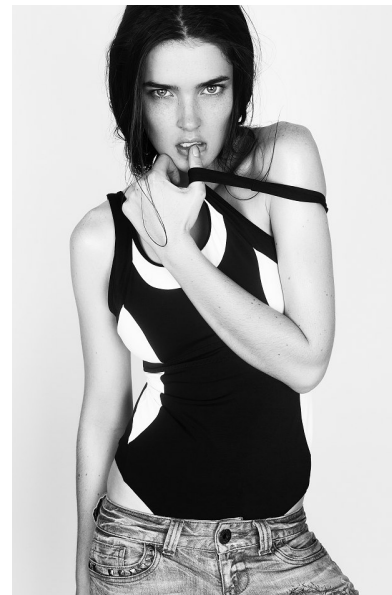

JESSICA W

HEIGHT 176CM BUST 86CM B/C WAIST 64CM HIPS 91CM
DRESS 32-34 EU SHOE 40 EU HAIR BROWN
EYES BLUE/GREEN

ALL ROADS LEAD WHEREVER WE WANT TO BE.

THE CIRCLE

MODEL MANAGEMENT

Floor 1, 218 Upper Buitengracht Street, Cape Town, 8001, South Africa
+27 (0) 21 423 0810 | info@thecirclemodels.com