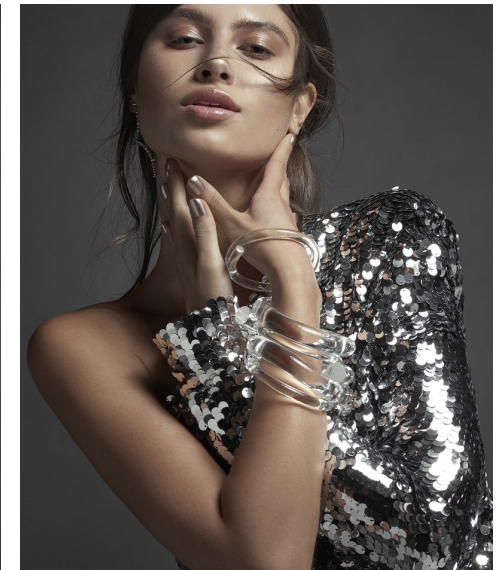

LISIANE

HEIGHT 175CM BUST 75CM WAIST 60CM HIPS 89CM
SHOE 37 EU HAIR BROWN EYES GREEN

THE CIRCLE

MODEL MANAGEMENT

Floor 1, 218 Upper Buitengracht Street, Cape Town, 8001, South Africa
+27 (0) 21 423 0810 | info@thecirclemodels.com