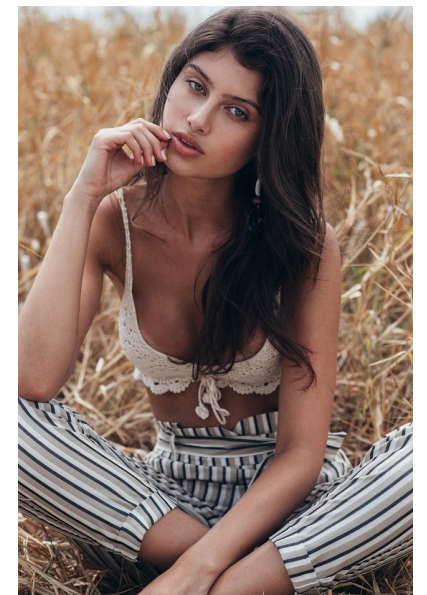

LISIANE

HEIGHT 175CM BUST 75CM WAIST 60CM HIPS 89CM
SHOE 37 EU HAIR BROWN EYES GREEN

THE CIRCLE

MODEL MANAGEMENT

Floor 1, 218 Upper Buitengracht Street, Cape Town, 8001, South Africa
+27 (0) 21 423 0810 | info@thecirclemodels.com