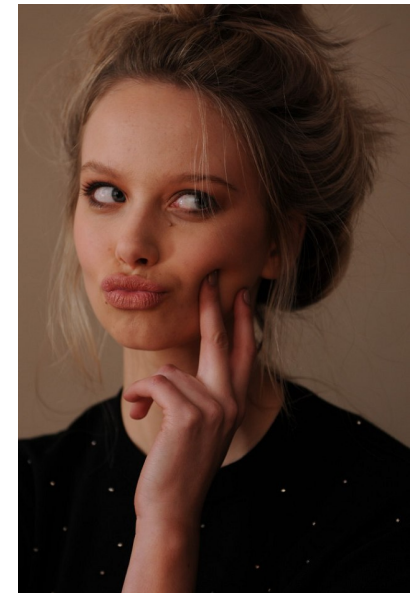

JASMINE C

HEIGHT 178CM BUST 86CM WAIST 66CM HIPS 92CM
SHOE 39.5 EU HAIR BLONDE EYES BLUE

THE CIRCLE

MODEL MANAGEMENT

Floor 1, 218 Upper Buitengracht Street, Cape Town, 8001, South Africa
+27 (0) 21 423 0810 | info@thecirclemodels.com