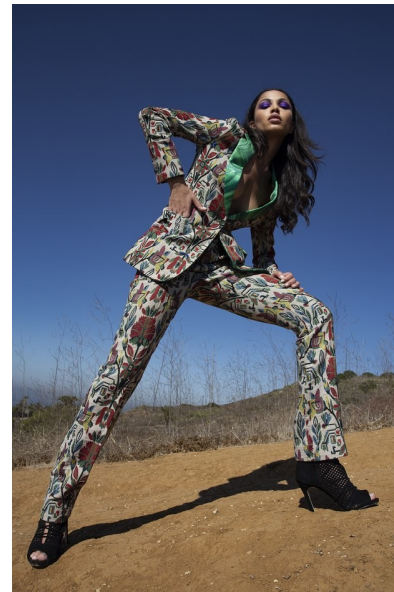

## CAMILA A

HEIGHT 175CM BUST 82CM WAIST 60CM HIPS 88CM  
DRESS 36 EU SHOE 38 EU HAIR BROWN EYES BROWN