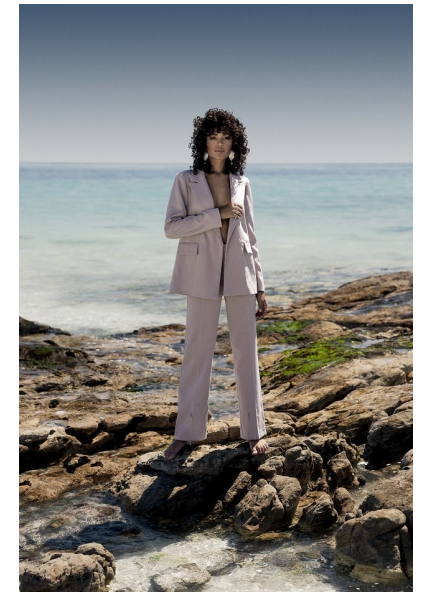

## CAMILA A

HEIGHT 175CM BUST 82CM WAIST 60CM HIPS 88CM  
DRESS 36 EU SHOE 38 EU HAIR BROWN EYES BROWN