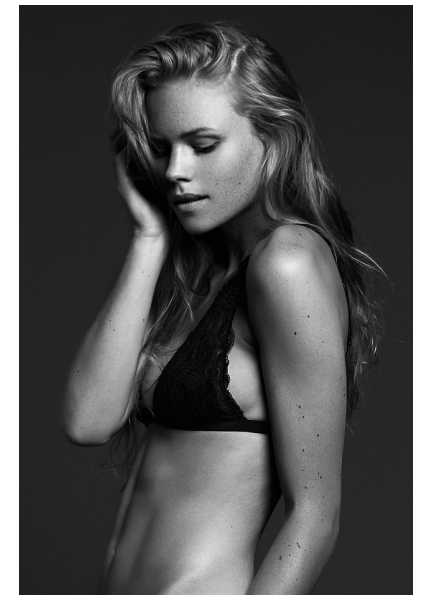

LOUISE D

HEIGHT 177CM BUST 88CM WAIST 62CM HIPS 91CM  
SHOE 39 EU HAIR BLONDE EYES BLUE/GREEN