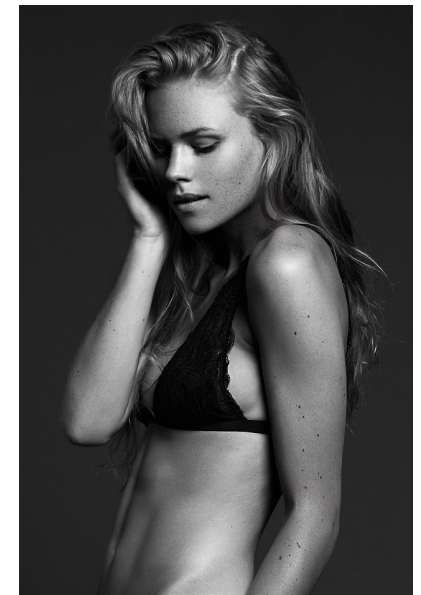

LOUISE D

HEIGHT 177CM BUST 88CM WAIST 62CM HIPS 91CM
SHOE 39 EU HAIR BLONDE EYES BLUE/GREEN

THE CIRCLE

MODEL MANAGEMENT

Floor 1, 218 Upper Buitengracht Street, Cape Town, 8001, South Africa
+27 (0) 21 423 0810 | info@thecirclemodels.com