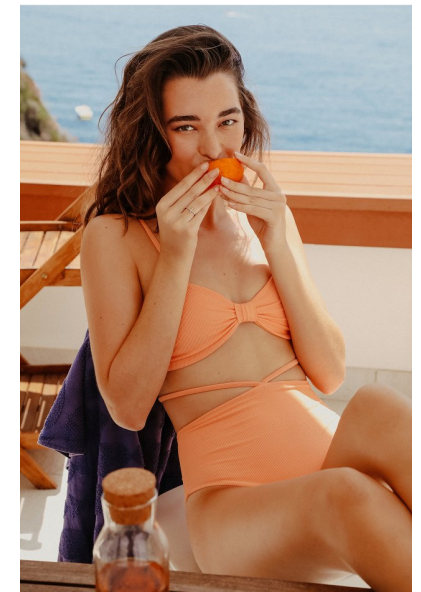

MARTINE D

HEIGHT 179CM BUST 81CM A WAIST 60CM HIPS 91CM
SHOE 40.5 EU HAIR BRUNETTE EYES GREEN

THE CIRCLE

MODEL MANAGEMENT

Floor 1, 218 Upper Buitengracht Street, Cape Town, 8001, South Africa
+27 (0) 21 423 0810 | info@thecirclemodels.com