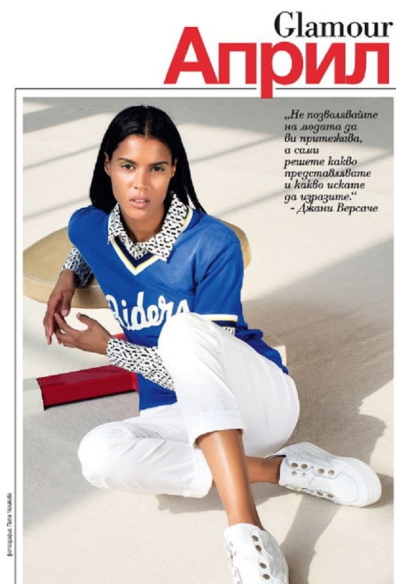

JULIA O

HEIGHT 173CM BUST 76CM A WAIST 66CM HIPS 96CM
 DRESS 34-36 EU SHOE 39 EU HAIR BROWN EYES BROWN

THE CIRCLE
 MODEL MANAGEMENT

Floor 1, 218 Upper Buitengracht Street, Cape Town, 8001, South Africa
 +27 (0) 21 423 0810 | info@thecirclemodels.com