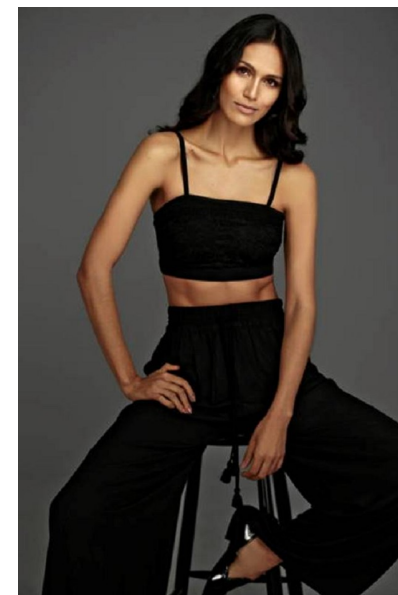

DRIELY B

HEIGHT 178CM BUST 88CM WAIST 63CM HIPS 92CM
SHOE 38 EU HAIR BROWN EYES BROWN

THE CIRCLE

MODEL MANAGEMENT

Floor 1, 218 Upper Buitengracht Street, Cape Town, 8001, South Africa
+27 (0) 21 423 0810 | info@thecirclemodels.com