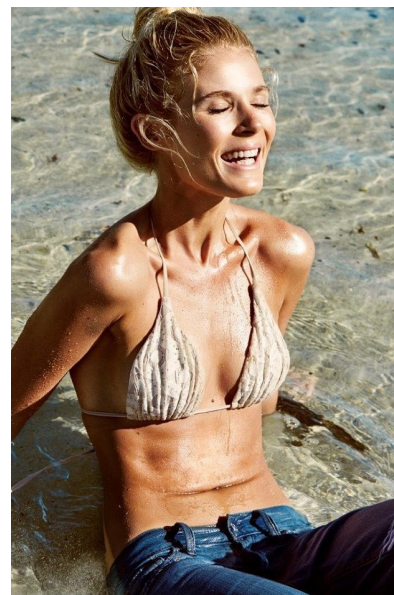

TAYLA DM

HEIGHT 178CM BUST 81CM B WAIST 63CM HIPS 91CM
SHOE 39 EU HAIR BLONDE EYES BLUE/GREEN

THE CIRCLE

MODEL MANAGEMENT

Floor 1, 218 Upper Buitengracht Street, Cape Town, 8001, South Africa
+27 (0) 21 423 0810 | info@thecirclemodels.com