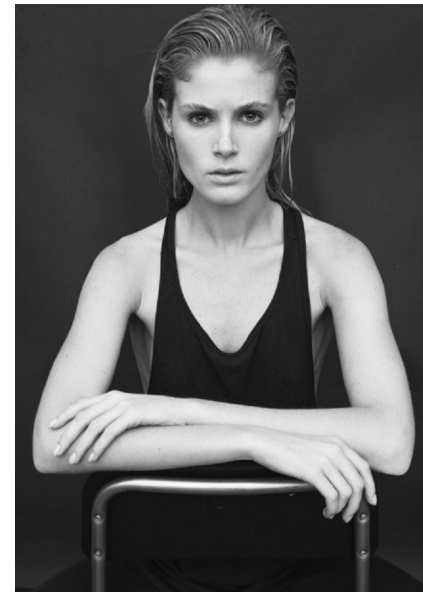

TAYLA DM

HEIGHT 178CM BUST 81CM B WAIST 63CM HIPS 91CM  
SHOE 39 EU HAIR BLONDE EYES BLUE/GREEN