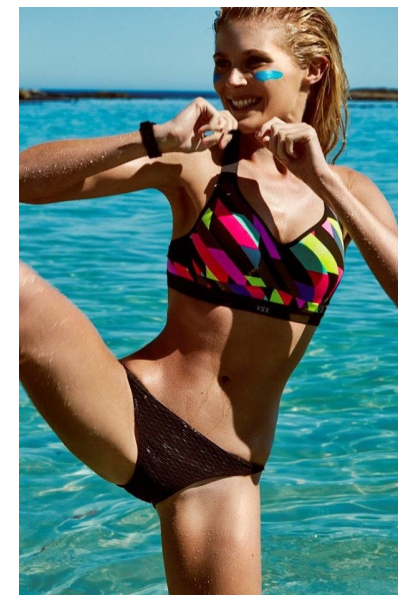

TAYLA DM

HEIGHT 178CM BUST 81CM B WAIST 63CM HIPS 91CM
SHOE 39 EU HAIR BLONDE EYES BLUE/GREEN

THE CIRCLE

MODEL MANAGEMENT

Floor 1, 218 Upper Buitengracht Street, Cape Town, 8001, South Africa
+27 (0) 21 423 0810 | info@thecirclemodels.com