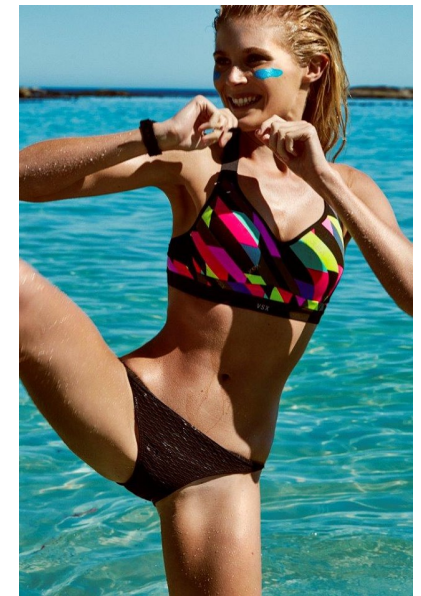

TAYLA DM

HEIGHT 178CM BUST 81CM B WAIST 63CM HIPS 91CM  
SHOE 39 EU HAIR BLONDE EYES BLUE/GREEN