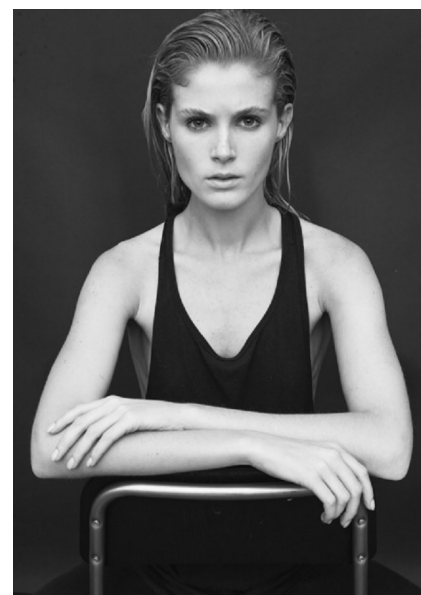

TAYLA DM

HEIGHT 178CM BUST 81CM B WAIST 63CM HIPS 91CM
SHOE 39 EU HAIR BLONDE EYES BLUE/GREEN

THE CIRCLE

MODEL MANAGEMENT

Floor 1, 218 Upper Buitengracht Street, Cape Town, 8001, South Africa
+27 (0) 21 423 0810 | info@thecirclemodels.com