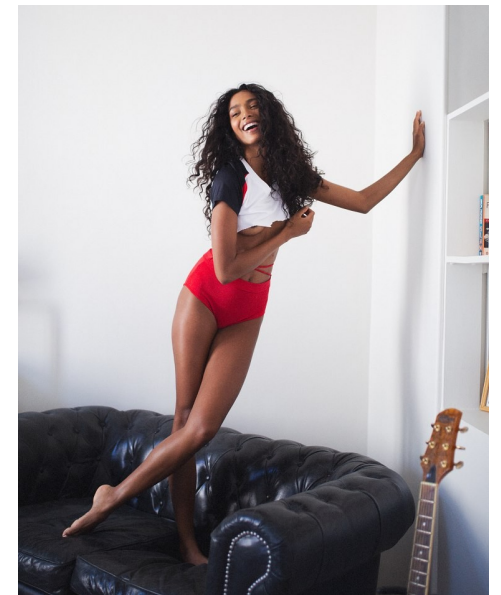

KARINA P

HEIGHT 174CM BUST 84CM A WAIST 59CM HIPS 89CM
SHOE 39.5 EU HAIR BROWN EYES BROWN

THE CIRCLE
MODEL MANAGEMENT

Floor 1, 218 Upper Buitengracht Street, Cape Town, 8001, South Africa
+27 (0) 21 423 0810 | info@thecirclemodels.com