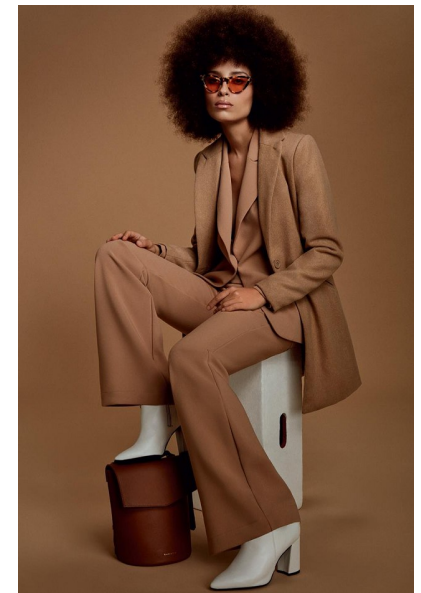

ANA A

HEIGHT 177CM BUST 85CM WAIST 62CM HIPS 90CM  
SHOE 38.5 EU HAIR BROWN EYES GREEN

THE CIRCLE

MODEL MANAGEMENT

Floor 1, 218 Upper Buitengracht Street, Cape Town, 8001, South Africa  
+27 (0) 21 423 0810 | info@thecirclemodels.com