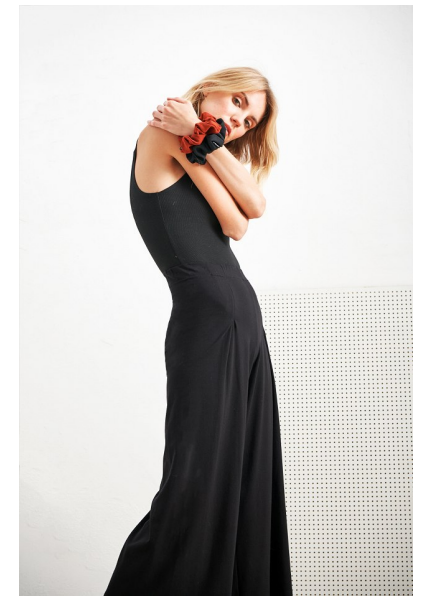

KAROLINA W

HEIGHT 179CM BUST 87CM B WAIST 64CM HIPS 91CM
SHOE 41 EU HAIR BLONDE EYES GREEN/BROWN

THE CIRCLE

MODEL MANAGEMENT

The Circle Models, Shop 3A, Silo 3, Silo District, V&A Waterfront, Cape
Town, 8001, South Africa