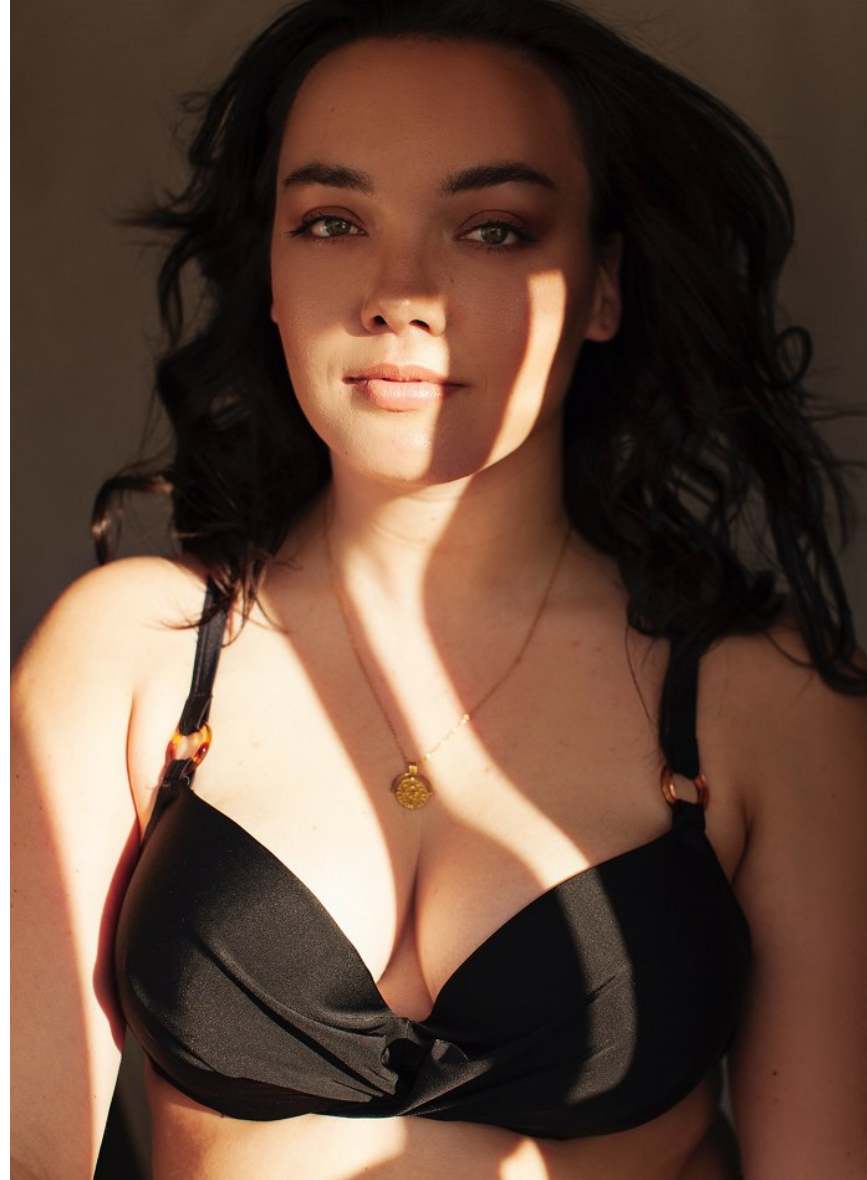

# THE CIRCLE

MODEL MANAGEMENT

MILENE S

HEIGHT 176CM BUST 96CM C/D WAIST 94CM HIPS 112CM DRESS 40 EU SHOE 41.5 EU HAIR DARK BROWN EYES BLUE/GREEN

## MILENE S

HEIGHT 176CM BUST 96CM C/D WAIST 94CM HIPS 112CM DRESS 40 EU SHOE 41.5 EU HAIR DARK BROWN EYES BLUE/GREEN