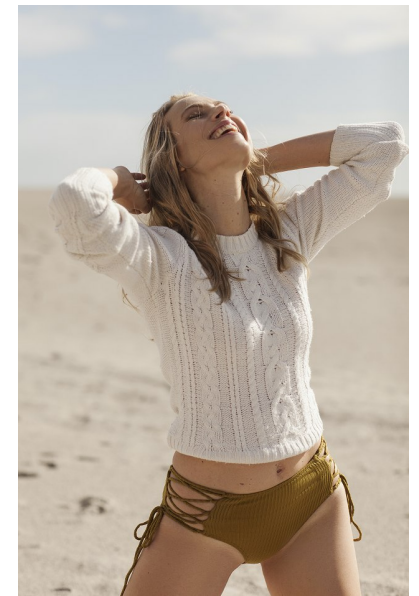

KATE W

HEIGHT 177CM BUST 81CM A WAIST 69CM HIPS 88CM
DRESS 36-38 EU SHOE 39 EU HAIR BLONDE EYES BLUE

THE CIRCLE

MODEL MANAGEMENT

The Circle Models, Shop 3A, Silo 3, Silo District, V&A Waterfront, Cape
Town, 8001, South Africa