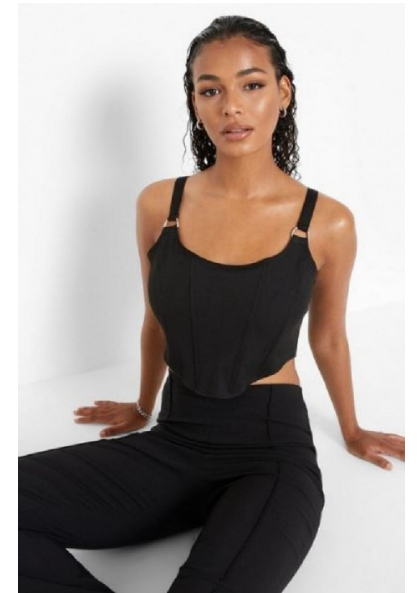

PAMELA H

HEIGHT 173CM BUST 79CM C WAIST 69CM HIPS 95CM  
DRESS 36 EU SHOE 39 EU HAIR BROWN EYES BROWN

THE CIRCLE  
MODEL MANAGEMENT

The Circle Models, Shop 3A, Silo 3, Silo District, V&A Waterfront, Cape  
Town, 8001, South Africa