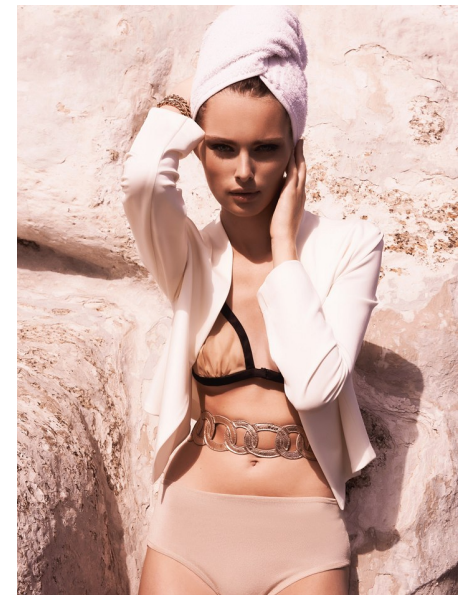

FRANCESCA D

HEIGHT 173CM BUST 81CM B WAIST 60CM HIPS 89CM
SHOE 39.5 EU HAIR BROWN EYES GREEN

THE CIRCLE

MODEL MANAGEMENT

Floor 1, 218 Upper Buitengracht Street, Cape Town, 8001, South Africa
+27 (0) 21 423 0810 | info@thecirclemodels.com