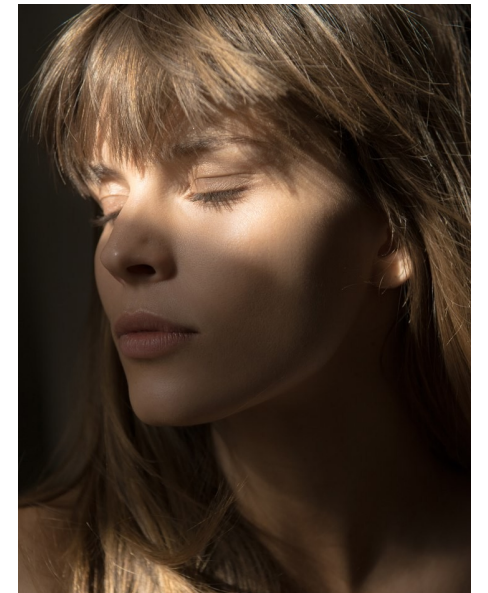

## JULIE B

HEIGHT 177CM BUST 86CM WAIST 62CM HIPS 90CM  
SHOE 38 EU HAIR BROWN EYES BROWN