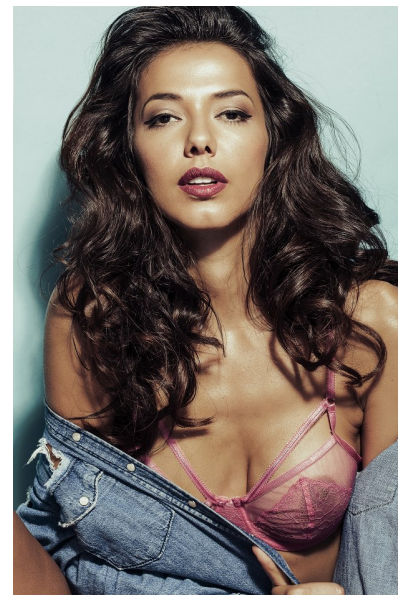

BRUNA M

HEIGHT 176CM WAIST 61CM HIPS 89CM SHOE 38 EU

THE CIRCLE
MODEL MANAGEMENT

Floor 1, 218 Upper Buitengracht Street, Cape Town, 8001, South Africa
+27 (0) 21 423 0810 | info@thecirclemodels.com