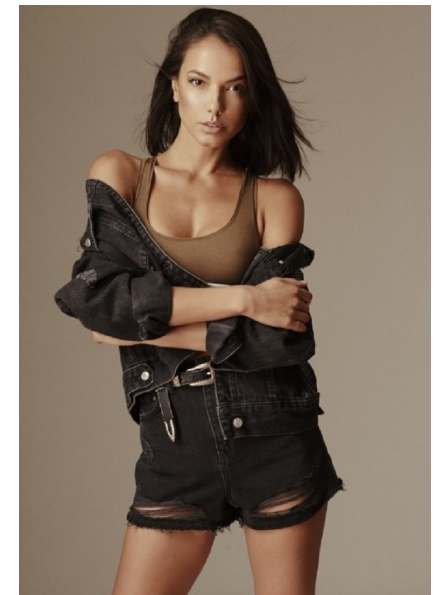

BRUNA M

HEIGHT 177CM BUST 86CM C WAIST 61CM HIPS 89CM
SHOE 39 EU HAIR BLACK EYES BROWN

THE CIRCLE

MODEL MANAGEMENT

Floor 1, 218 Upper Buitengracht Street, Cape Town, 8001, South Africa
+27 (0) 21 423 0810 | info@thecirclemodels.com